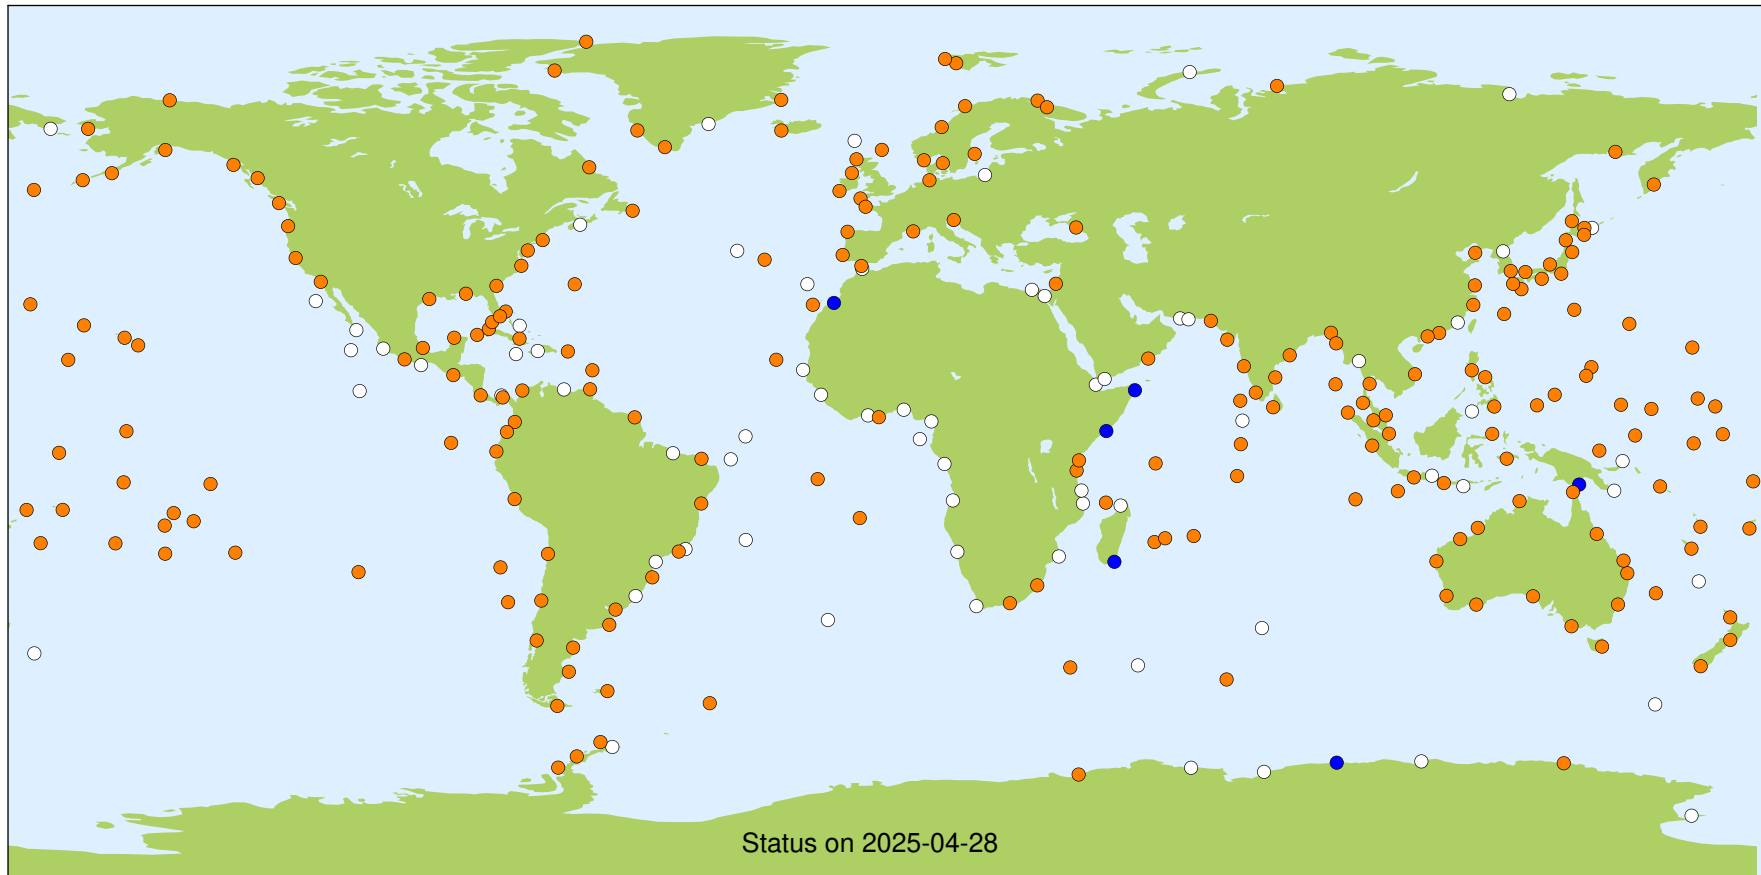

# All Networks Status

Active in all streams  
(0)

Active in some streams  
(219)

Not active in any streams  
(69)

Never active in any streams  
(6)