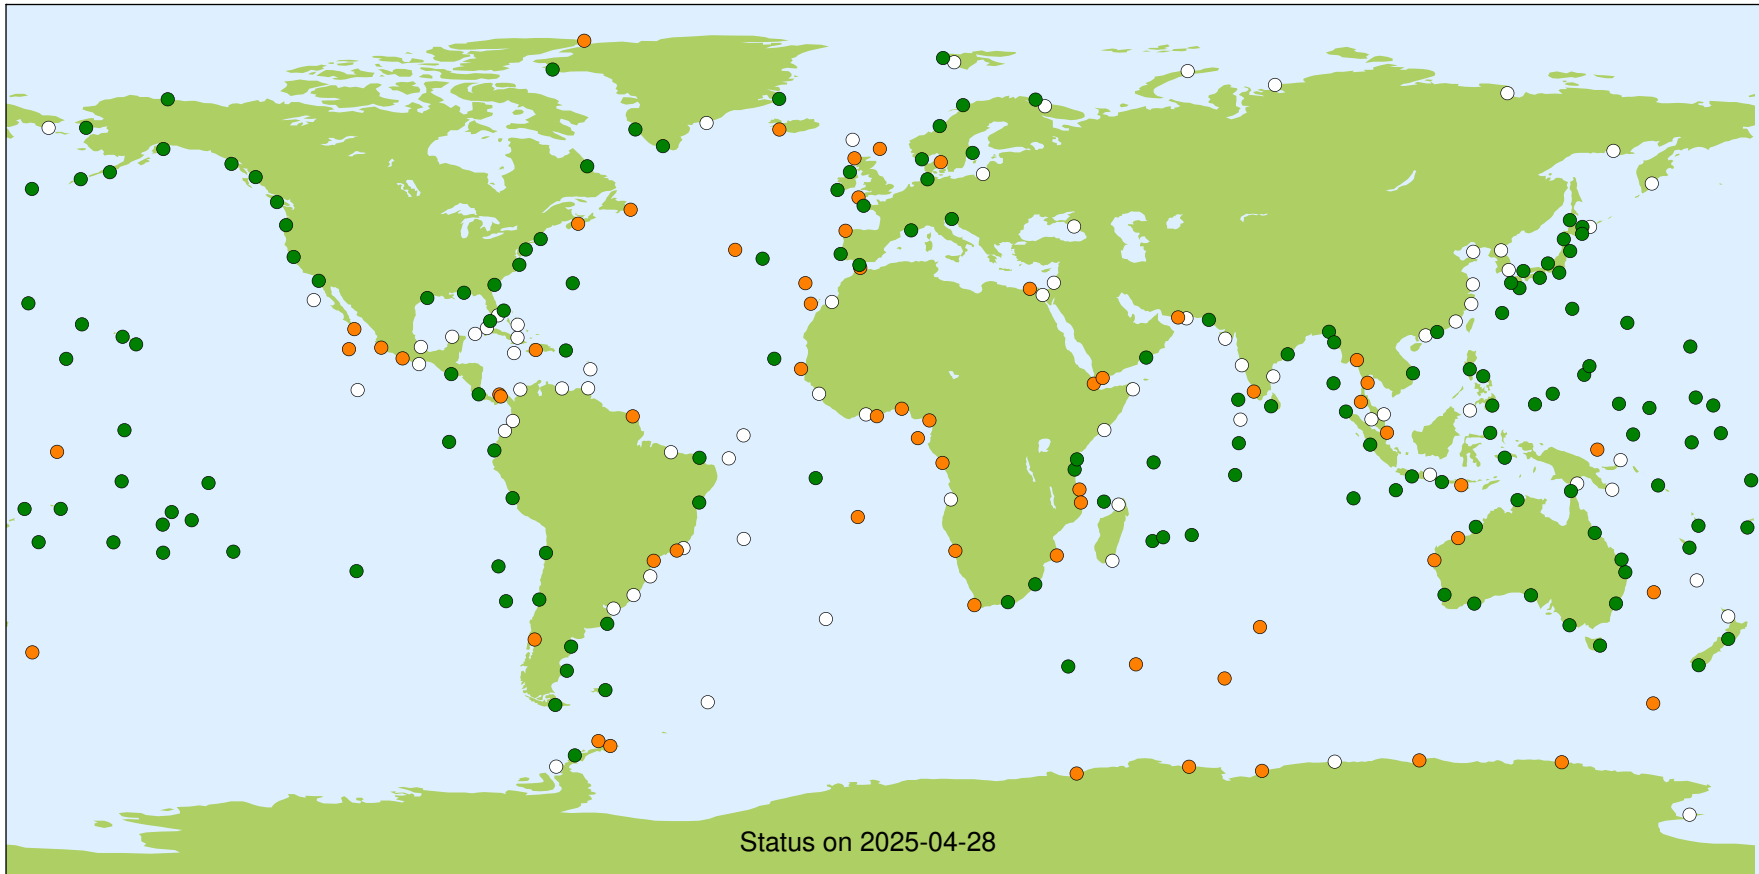

# GLOSS Fast Delivery Network at UHSLC

Updated in past 6 months (157)

Has some data (63)

No data (74)