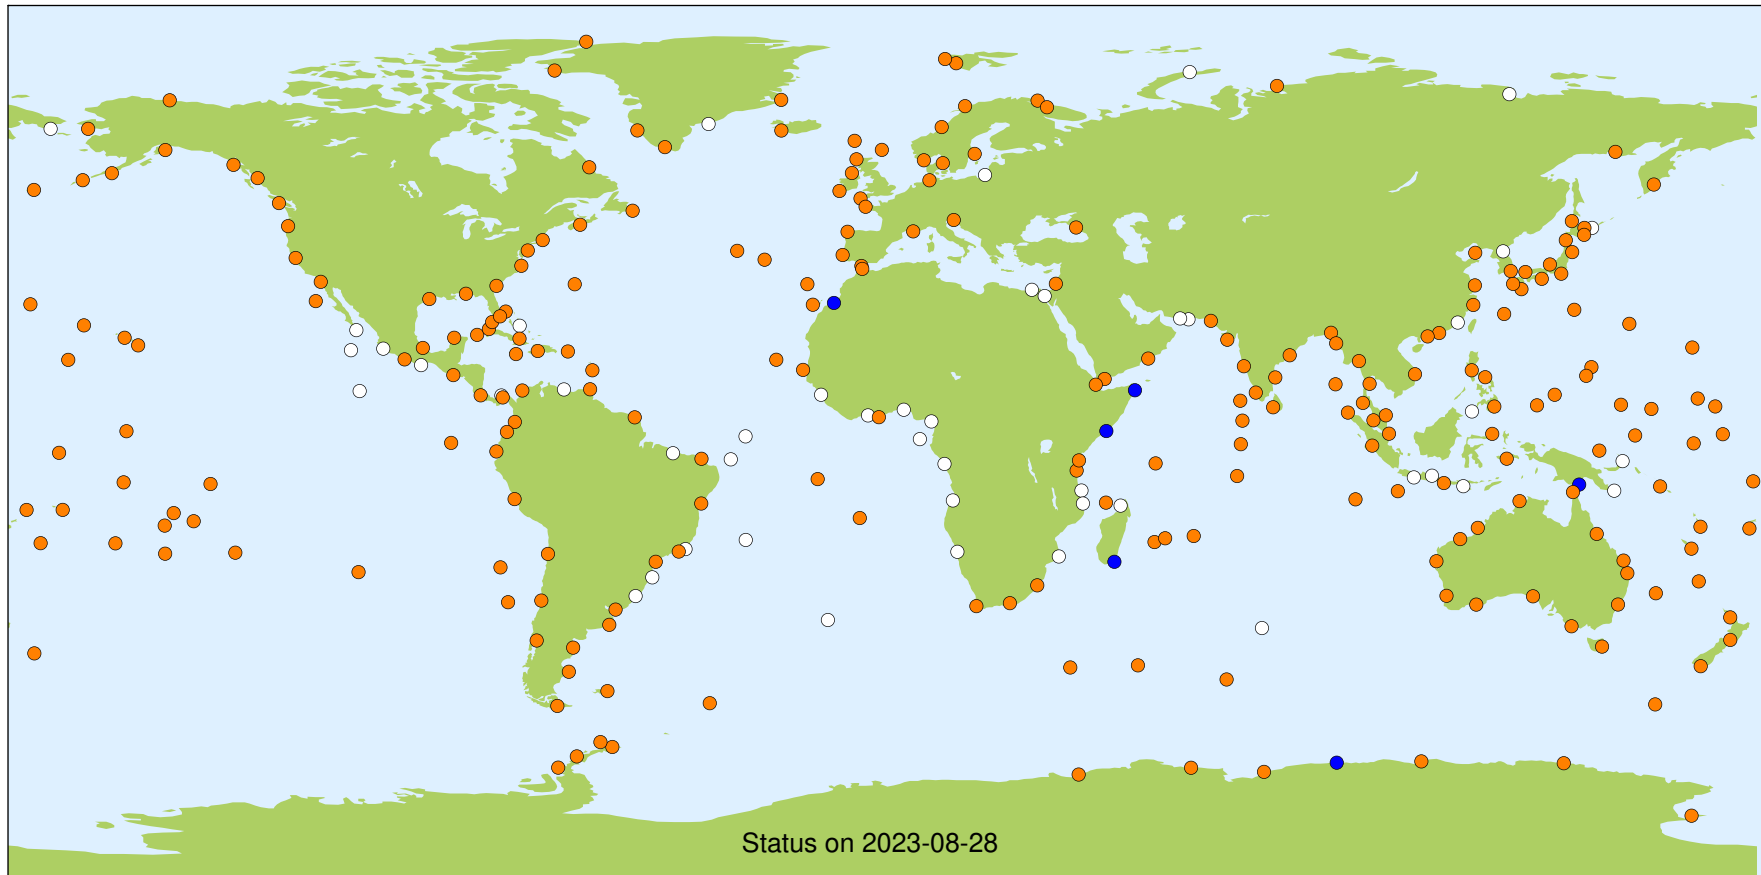

All Networks Status

Active in all streams
(0)

Active in some streams
(241)

Not active in any streams
(47)

Never active in any streams
(6)