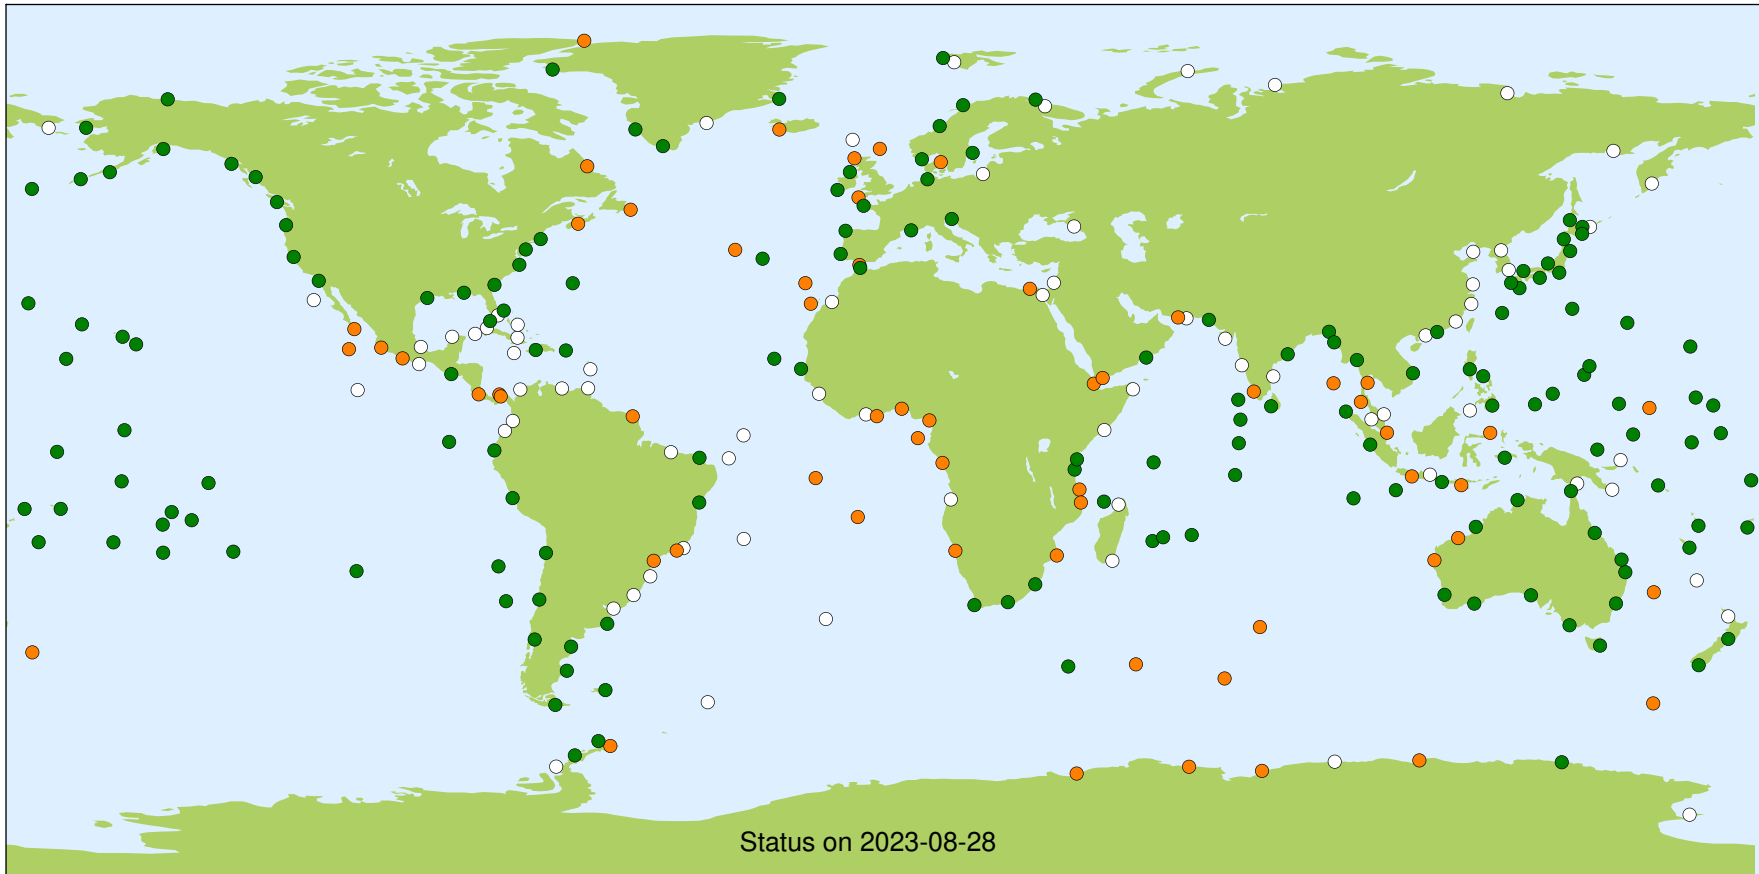

# GLOSS Fast Delivery Network at UHSLC

Updated in past 6 months (161)

Has some data (60)

No data (73)