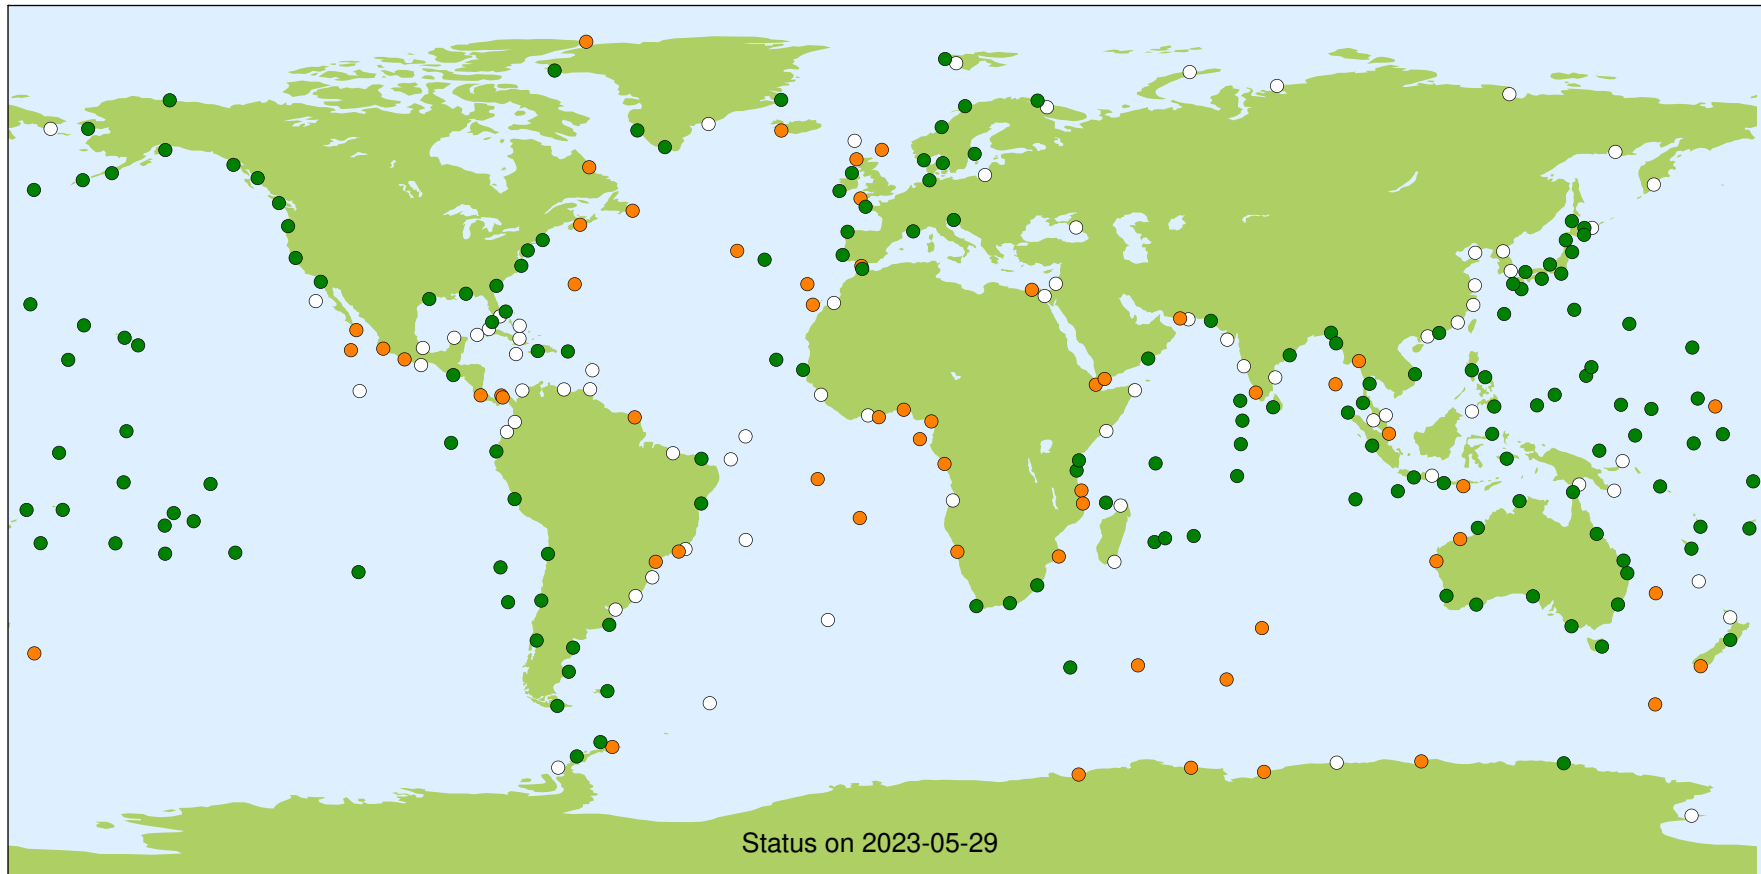

GLOSS Fast Delivery Network at UHSLC

Updated in past 6 months (163)

Has some data (58)

No data (73)