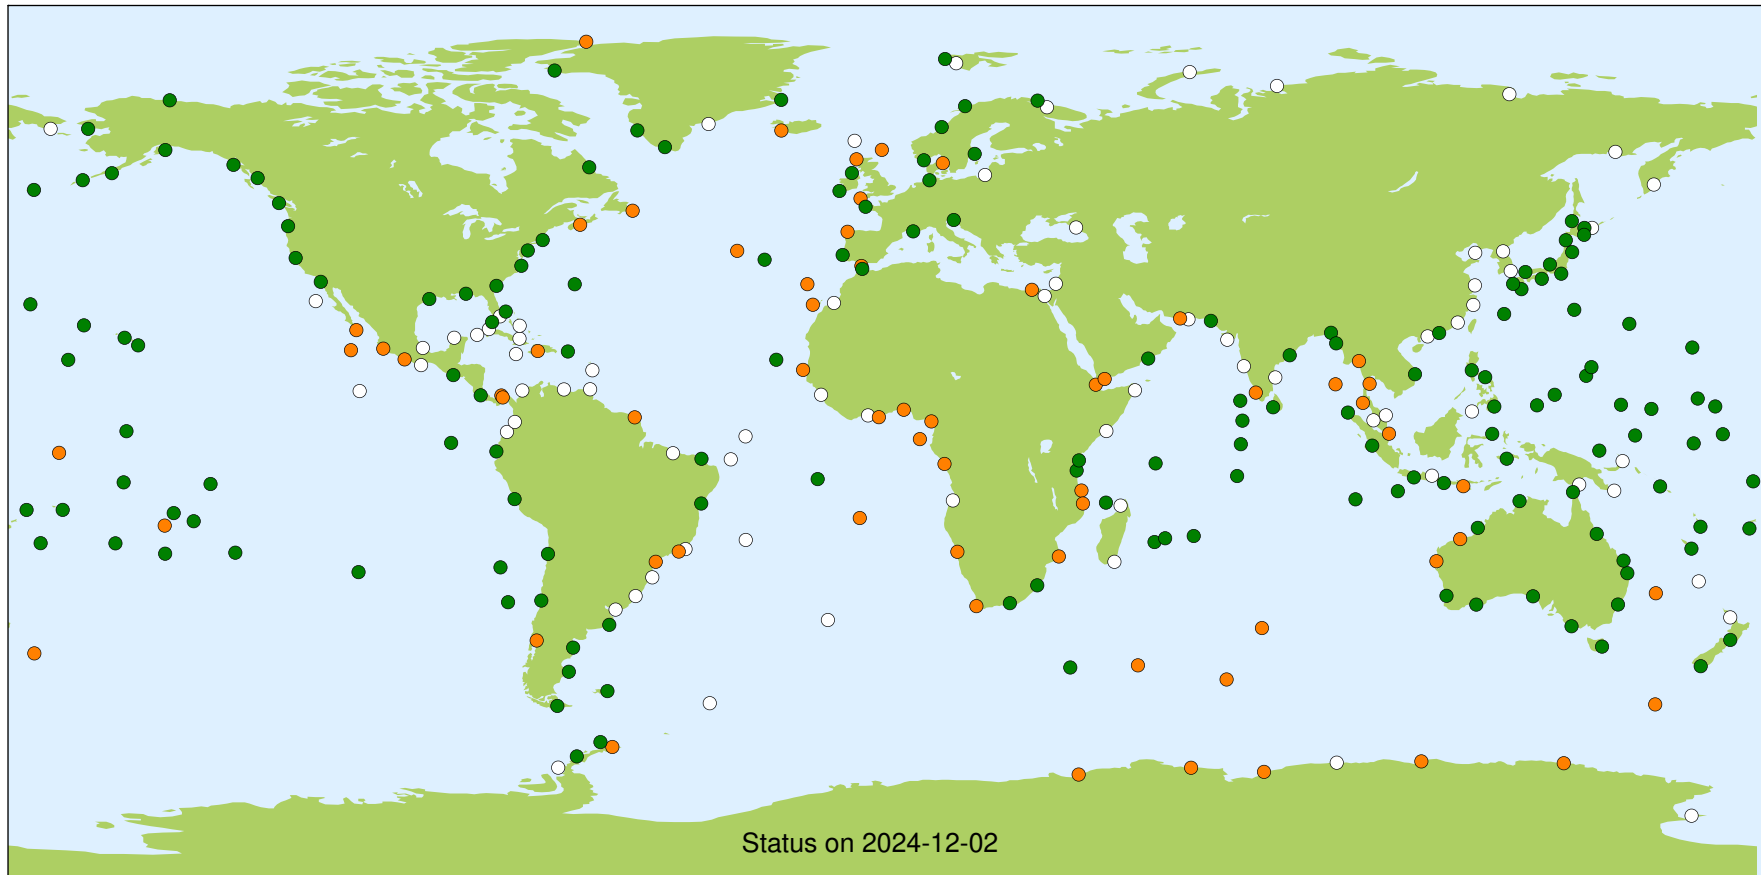

GLOSS Fast Delivery Network at UHSLC

Status on 2024-12-02

Updated in past 6 months (158)

Has some data (63)

No data (73)