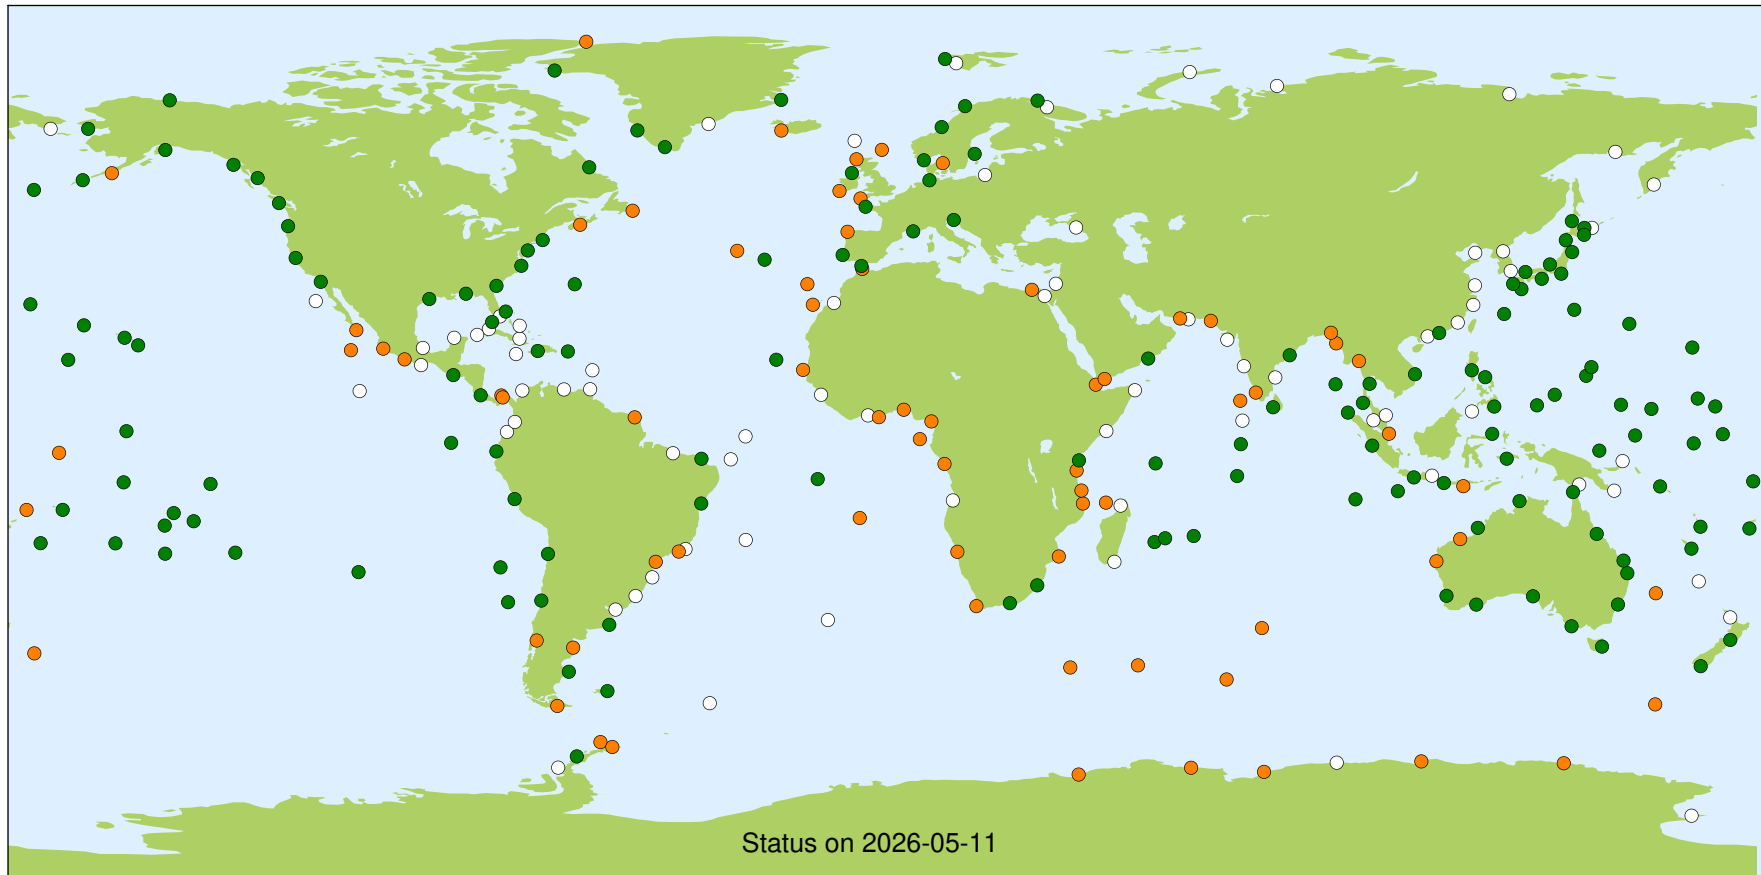

# GLOSS Fast Delivery Network at UHSLC

Updated in past 6 months (149)

Has some data (71)

No data (74)